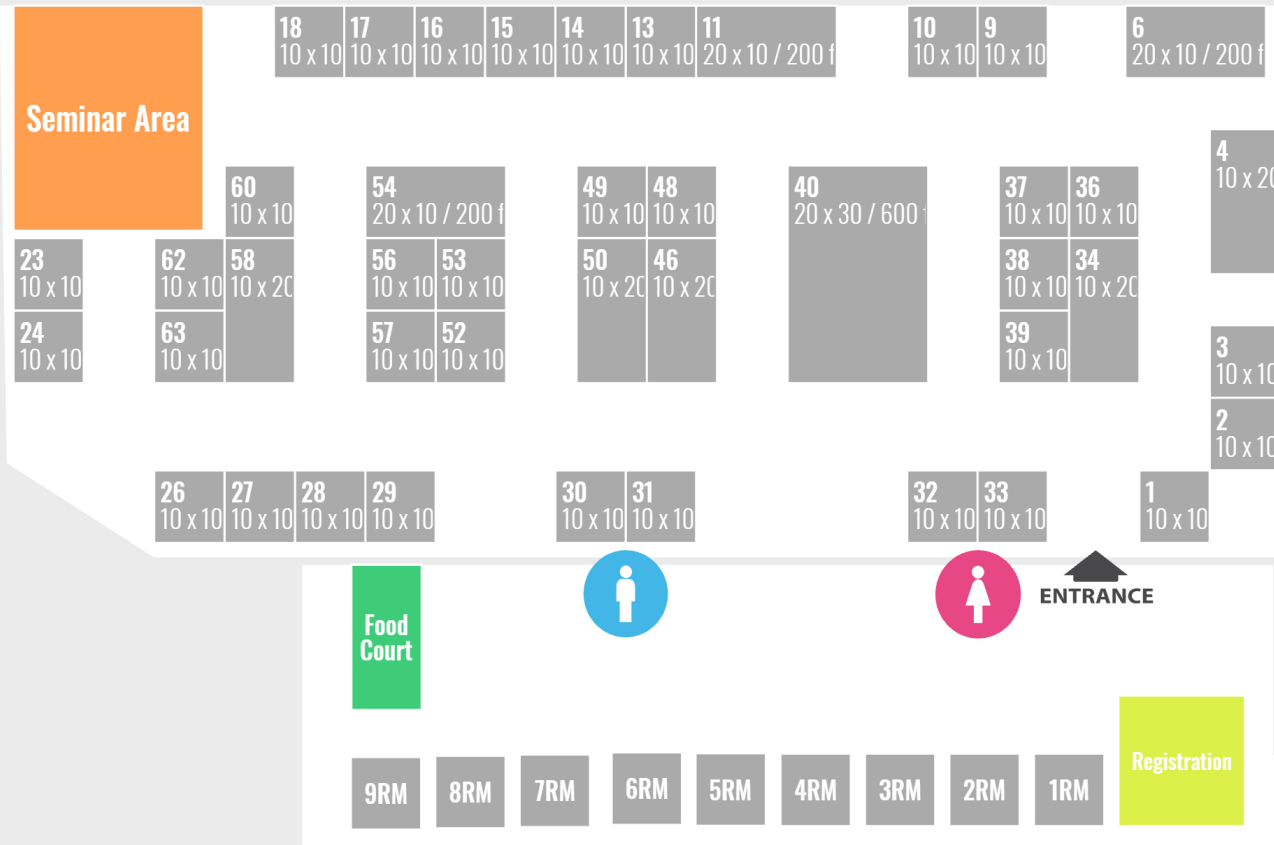

Minneapolis Log Home & Timber Frame Show

Earle Brown Heritage Center | April 2-3, 2022 | Saturday - Sunday

■ - Available

■ - Reserved

RM -Rustic Marketplace

Produced by:

Johnson's
LOG HOME & TIMBER FRAME SHOWS