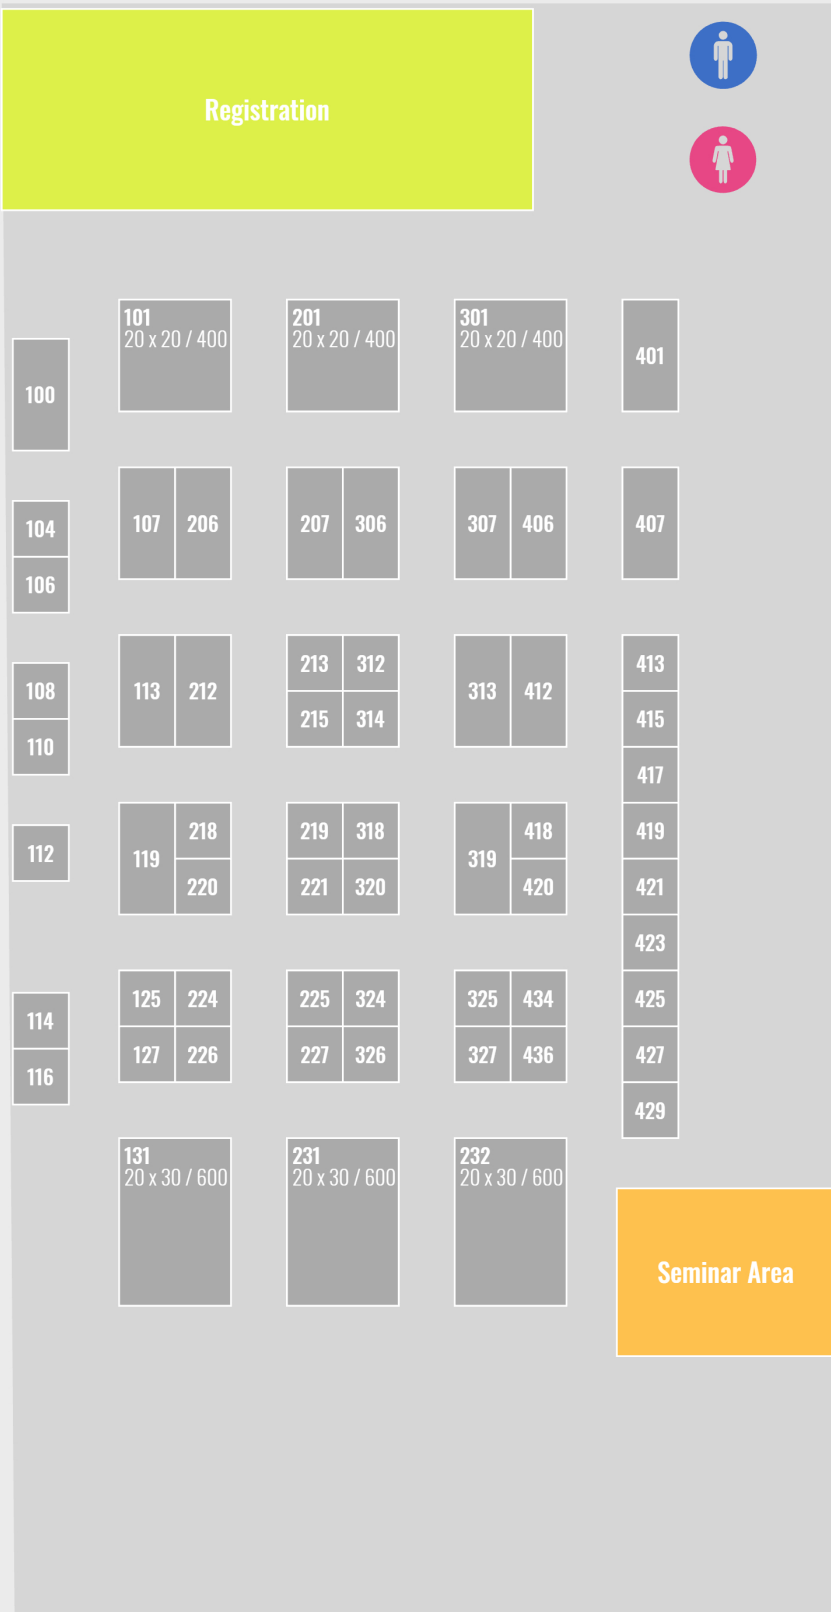

# Nashville Log Home & Timber Frame Show

The Fairgrounds Nashville | March 11-13, 2022 | Friday - Sunday

ENTRANCE 

- - Reserved
- - Available

OH Door